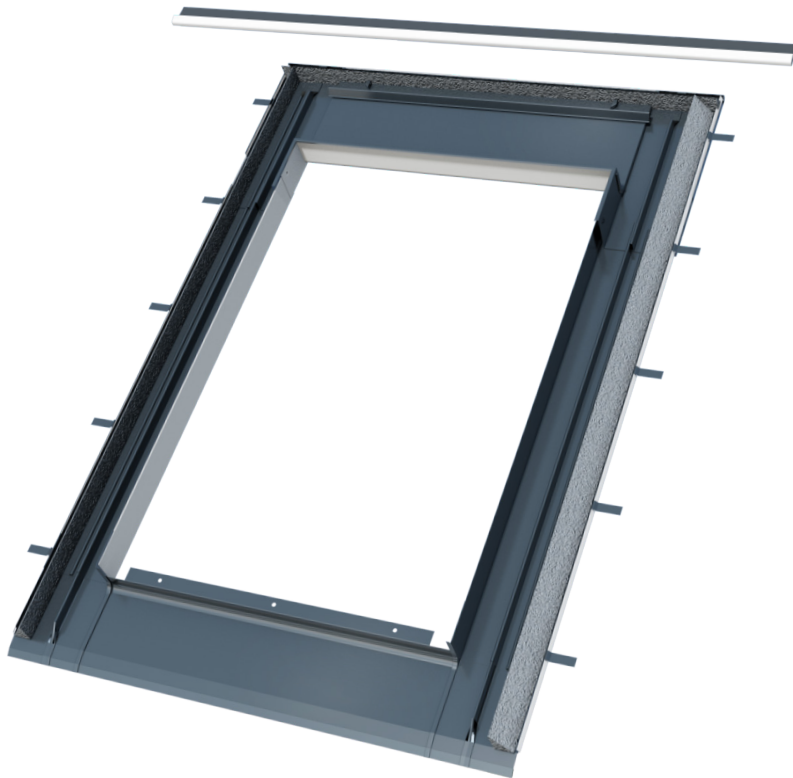

D flashing

for flat tiles

Helps to connect the roof window with flat roof tiles up to **4 cm** high.
Colour RAL 7016

KOMBI flashings enable the unique shaping of the attic area via connecting windows in vertical and horizontal groups.

Sizes

symbol size	01	02	03	04	15	05	06	07	13	08	09	14	10	11	12
size: width. × height. [cm]	55x78	55x98	66x98	66x118	66x140	78x98	78x118	78x140	78x160	94x118	94x140	94x160	114x118	114x140	134x98
D flashing for flat tiles	✓	✓	✓	✓	✓	✓	✓	✓	✓	✓	✓	✓	✓	✓	✓