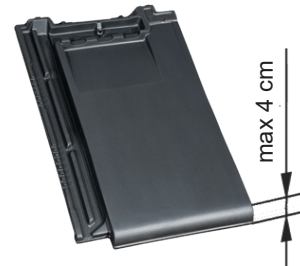

D flashing

for flat tiles

Helps to connect the roof window with flat roof tiles up to **4 cm** high.
Colour RAL 7016

KOMBI flashings enable the unique shaping of the attic area via connecting windows in vertical and horizontal groups.

Sizes

symbol size	01	02	03	04	15	05	06	07	13	08	09	14	10	11	12
size: width. × height. [cm]	55x78	55x98	66x98	66x118	66x140	78x98	78x118	78x140	78x160	94x118	94x140	94x160	114x118	114x140	134x98
D flashing for flat tiles	✓	✓	✓	✓	✓	✓	✓	✓	✓	✓	✓	✓	✓	✓	✓