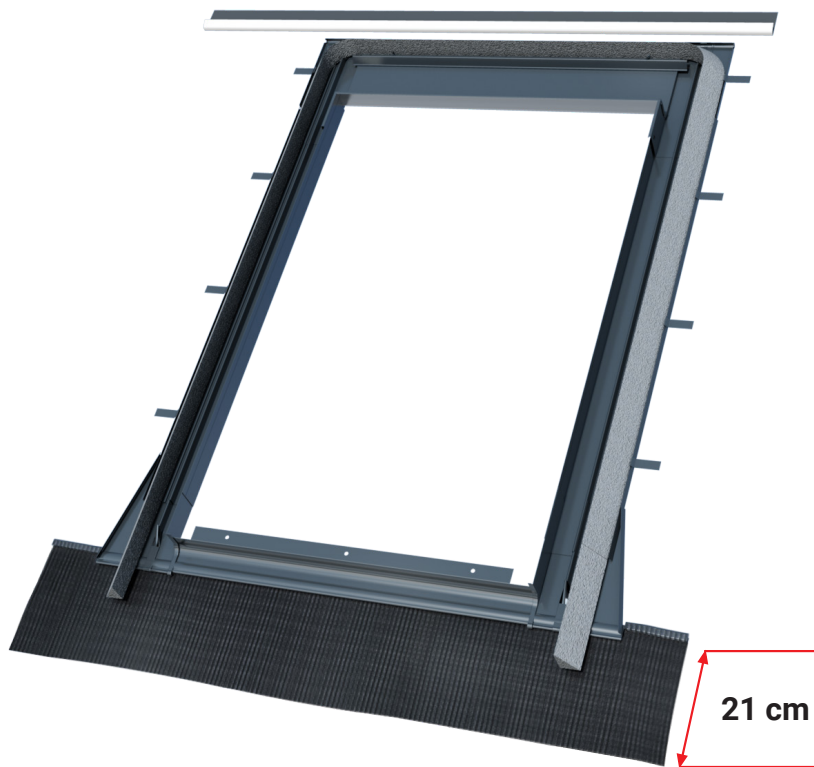

# H12 flashing

for high profiled roofing materials

Used to connect with profiled roofing coverings, up to **12 cm**.  
EPDM apron ensures adequate tightness.  
Colour RAL 7016

21 cm

KOMBI flashings enable the unique shaping of the attic area via connecting windows in vertical and horizontal groups.

## Sizes:

symbol size	01	02	03	04	15	05	06	07	13	08	09	14	10	11	12
size: width. × height. [cm]	55x78	55x98	66x98	66x118	66x140	78x98	78x118	78x140	78x160	94x118	94x140	94x160	114x118	114x140	134x98
<b>H12 flashing</b> for high profiled roofing materials	✓	✓	✓	✓	✓	✓	✓	✓	✓	✓	✓	✓	✓	✓	✓