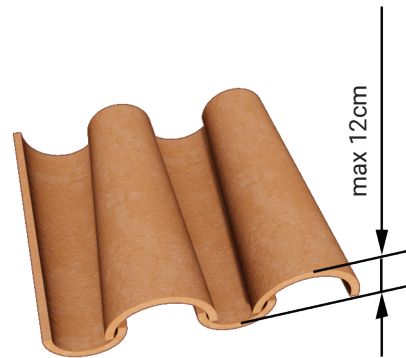

# H12 flashing

for high profiled roofing materials

Used to connect with profiled roofing coverings, up to **12 cm**.  
EPDM apron ensures adequate tightness.  
Colour RAL 7016

21 cm

KOMBI flashings enable the unique shaping of the attic area via connecting windows in vertical and horizontal groups.

## Sizes:

symbol size	01	02	03	04	15	05	06	07	13	08	09	14	10	11	12
size: width. × height. [cm]	55x78	55x98	66x98	66x118	66x140	78x98	78x118	78x140	78x160	94x118	94x140	94x160	114x118	114x140	134x98
<b>H12 flashing</b> for high profiled roofing materials	✓	✓	✓	✓	✓	✓	✓	✓	✓	✓	✓	✓	✓	✓	✓