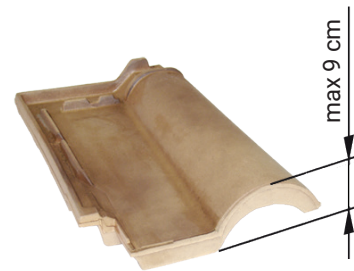

# H9 flashing

for high profiled roofing materials

Used to connect with profiled roofing coverings, up to **9 cm**.  
EPDM apron ensures adequate tightness.  
Colour RAL 7016

KOMBI flashings enable the unique shaping of the attic area via connecting windows in vertical and horizontal groups.

## Sizes

symbol size	01	02	03	04	15	05	06	07	13	08	09	14	10	11	12
size: width. × height. [cm]	55x78	55x98	66x98	66x118	66x140	78x98	78x118	78x140	78x160	94x118	94x140	94x160	114x118	114x140	134x98
<b>H9 flashing</b> for high profiled roofing materials	✓	✓	✓	✓	✓	✓	✓	✓	✓	✓	✓	✓	✓	✓	✓