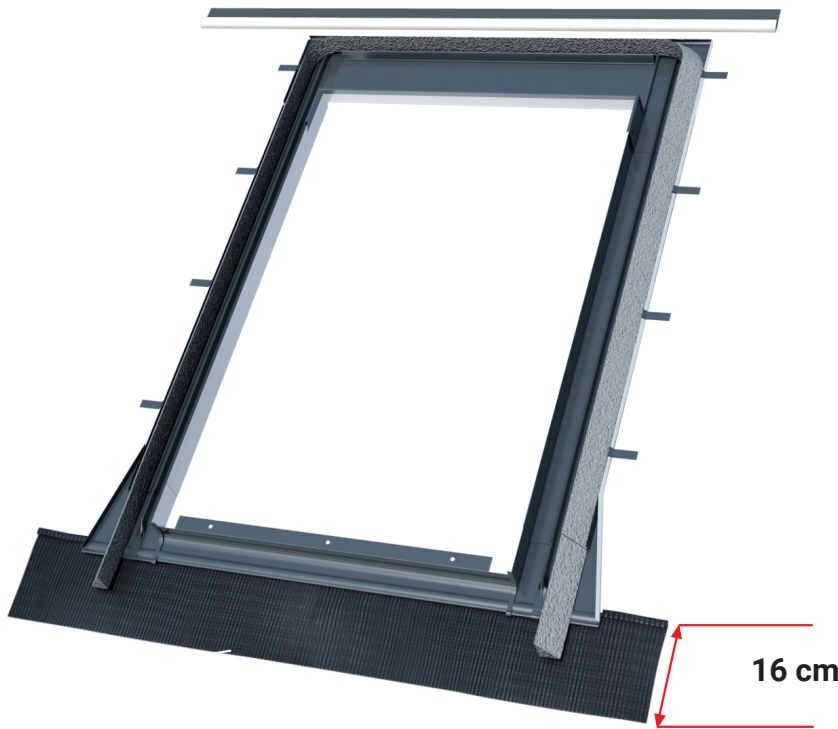

# H9 flashing

for high profiled roofing materials

Used to connect with profiled roofing coverings, up to **9 cm**.  
EPDM apron ensures adequate tightness.  
Colour RAL 7016

KOMBI flashings enable the unique shaping of the attic area via connecting windows in vertical and horizontal groups.

## Sizes

symbol size	01	02	03	04	15	05	06	07	13	08	09	14	10	11	12
size: width. × height. [cm]	55x78	55x98	66x98	66x118	66x140	78x98	78x118	78x140	78x160	94x118	94x140	94x160	114x118	114x140	134x98
<b>H9 flashing</b> for high profiled roofing materials	✓	✓	✓	✓	✓	✓	✓	✓	✓	✓	✓	✓	✓	✓	✓