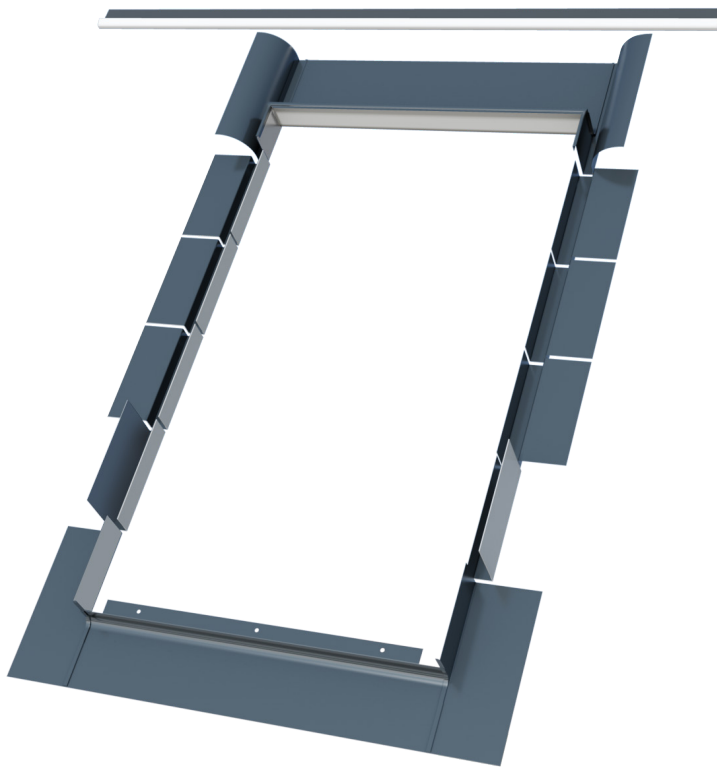

LH flashing

for plain tiles

Enables connection between the roof window and plain tiles from **2,4 to 3,2 cm** (2x **1,2 - 1,6 cm**) high. Made of aluminum covered with polyester. Colour RAL 7016

KOMBI flashings enable the unique shaping of the attic area via connecting windows in vertical and horizontal groups.

Sizes

symbol size	01	02	03	04	15	05	06	07	13	08	09	14	10	11	12
window size: height × width [cm]	55x78	55x98	66x98	66x118	66x140	78x98	78x118	78x140	78x160	94x118	94x140	94x160	114x118	114x140	134x98
LH flashing for plain tiles	✓	✓	✓	✓	✓	✓	✓	✓	✓	✓	✓	✓	✓	✓	✓