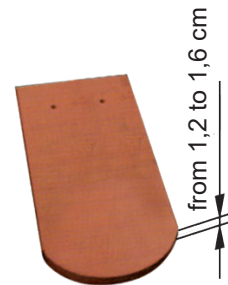

LH flashing

for plain tiles

Enables connection between the roof window and plain tiles from **2,4 to 3,2 cm** (2x **1,2 - 1,6 cm**) high. Made of aluminum covered with polyester. Colour RAL 7016

KOMBI flashings enable the unique shaping of the attic area via connecting windows in vertical and horizontal groups.

Sizes

symbol size	01	02	03	04	15	05	06	07	13	08	09	14	10	11	12
window size: height × width [cm]	55x78	55x98	66x98	66x118	66x140	78x98	78x118	78x140	78x160	94x118	94x140	94x160	114x118	114x140	134x98
LH flashing for plain tiles	✓	✓	✓	✓	✓	✓	✓	✓	✓	✓	✓	✓	✓	✓	✓