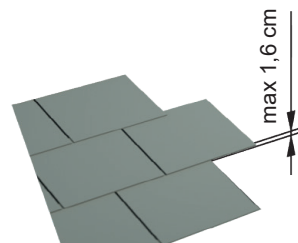

# L flashing

for slates

These flashings help to connect the window with roofing materials up to **1,6** cm high (2x 0,8 cm). Made of aluminum covered with polyester. Colour RAL 7016

KOMBI flashings enable the unique shaping of the attic area via connecting windows in vertical and horizontal groups.

## Sizes

symbol size	01	02	03	04	15	05	06	07	13	08	09	14	10	11	12
window size: height x width [cm]	55x78	55x98	66x98	66x118	66x140	78x98	78x118	78x140	78x160	94x118	94x140	94x160	114x118	114x140	134x98
<b>L flashing</b> for flat tiles	✓	✓	✓	✓	✓	✓	✓	✓	✓	✓	✓	✓	✓	✓	✓