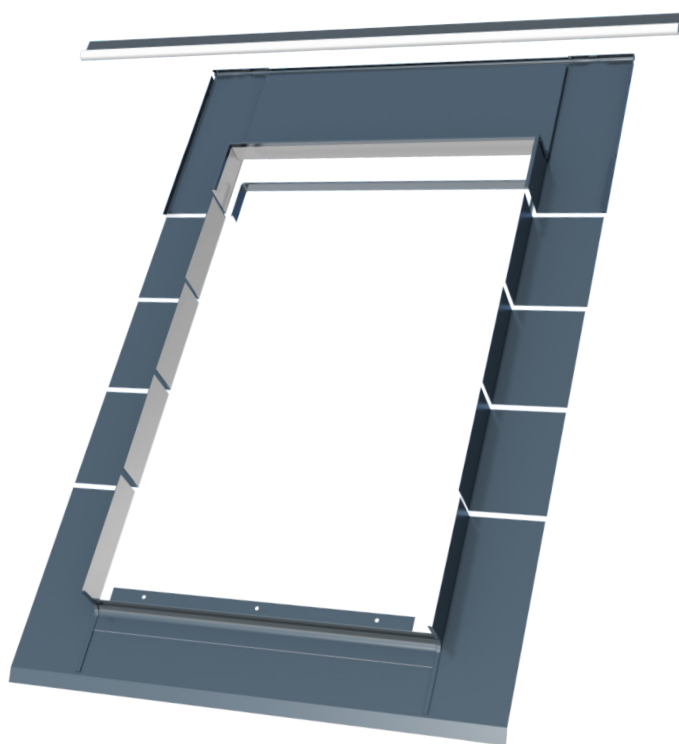

# L flashing

for slates

These flashings help to connect the window with roofing materials up to **1,6** cm high (2x 0,8 cm). Made of aluminum covered with polyester. Colour RAL 7016

KOMBI flashings enable the unique shaping of the attic area via connecting windows in vertical and horizontal groups.

## Sizes

symbol size	01	02	03	04	15	05	06	07	13	08	09	14	10	11	12
window size: height x width [cm]	55x78	55x98	66x98	66x118	66x140	78x98	78x118	78x140	78x160	94x118	94x140	94x160	114x118	114x140	134x98
<b>L flashing</b> for flat tiles	✓	✓	✓	✓	✓	✓	✓	✓	✓	✓	✓	✓	✓	✓	✓