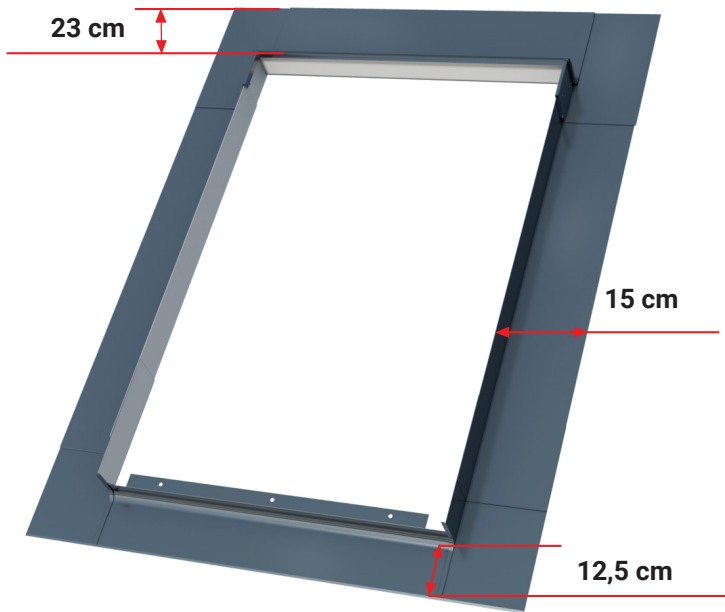

R flashing

for metal standing seam

the collar makes it easy and more aesthetic to connect the roof window with a standing seam metal roofing. Made of polyester-coated aluminum. Colour RAL 7016.

KOMBI flashings enable the unique shaping of the attic area via connecting windows in vertical and horizontal groups.

Sizes:

symbol size	01	02	03	04	15	05	06	07	13	08	09	14	10	11	12
window size: height × width [cm]	55x78	55x98	66x98	66x118	66x140	78x98	78x118	78x140	78x160	94x118	94x140	94x160	114x118	114x140	134x98
R flashing	✓	✓	✓	✓	✓	✓	✓	✓	✓	✓	✓	✓	✓	✓	✓