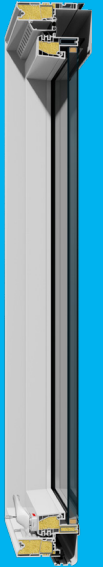

IGOV E2

Uw = 1,2 W/m²K

GLAZING

Ug = 1,0 W/m²K

10 years
*
GUARANTEE
FOR WINDOWS

5 years
*
GUARANTEE
FOR GLASS

GLAZING

double glazing unit
gas - argon
warm spacer
low emission coat
toughened pane

4 gaskets

handle with the lock
and micro-ventilation
(2 keys in set)

NEO-VENT air inlet

Mult-chambered PVC profiles
in white; frame fulfilled with
PU foam; resistant to atmospherical
factors.

Roof pitch

Non standard sizes
55-134cm × 78-160cm

The non-standard orders are can be completed
after a consultation with technical sales advisor
or customer service office.

Window sizes:

glazing area [m ²]	01	02	03	04	15	05	06	07	13	08	09	14	10	11	12
size symbol	01	02	03	04	15	05	06	07	13	08	09	14	10	11	12
window size: width × height [cm]	55×78	55×98	66×98	66×118	66×140	78×98	78×118	78×140	78×160	94×118	94×140	94×160	114×118	114×140	134×98
IGOV E2	✓	✓	✓	✓	✓	✓	✓	✓	✓	✓	✓	✓	✓	✓	✓