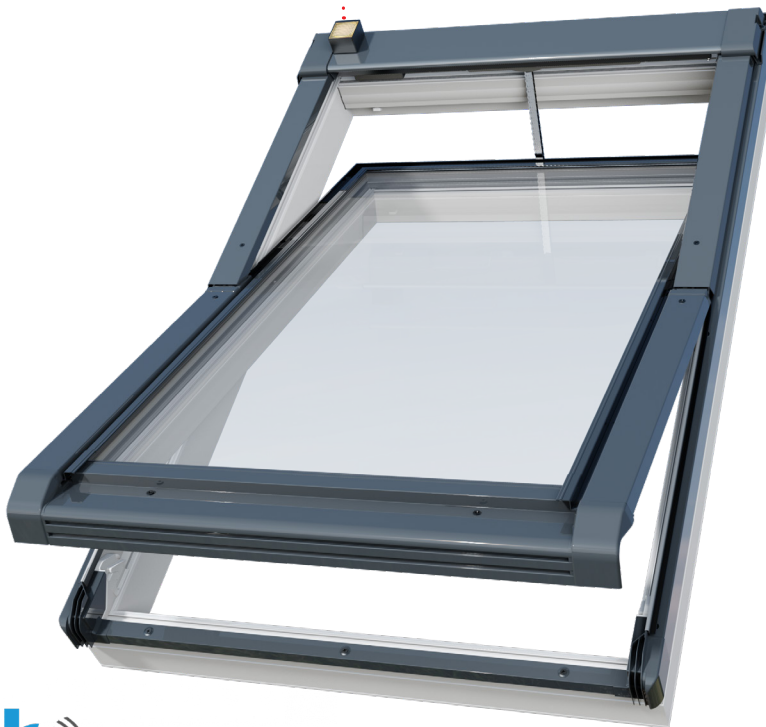

ISC IQ I22

Uw = 1,06 W/m²K*

GLAZING UNIT

Ug = 0,7 W/m²K

10 years
GUARANTEE
FOR WINDOWS

5 years
GUARANTEE
FOR GLASS

rain sensor

GLAZING

Triple glazed unit
gas - argon
2 x warmspacer
2 x low emission coat
toughened pane

PROFILE

Impregnated pine wood
External colour RAL 7016

Rain sensor

4 gaskets

NEO-VENT air inlet

Roof pitch 15°-90°

CONTROL:

- Direct remote control using the uWiFi protocol - it is an interference - resistant, encrypted, energy-saving direct communication protocol developed by the BleBox R&D department at the 2.4GHz frequency (does not require a WiFi network to operate) between BleBox controllers
- Possibility of operation via remote control or application from anywhere in the world
- There are many personalization options in the application - opening/closing schedules
- Possibility to reprogram the action on the remote control
- Possibility to operate multiple devices with one device
- Heated rain sensor (can be turned off in the app)
- Possibility of integration with other Blebox devices
- Power supply 24V
- Tight control unit embedded in epoxy resin
- Distributed control system without a central hub
- The Blebox application is free, it is possible to purchase a remote control / wall switch as an additional accessory