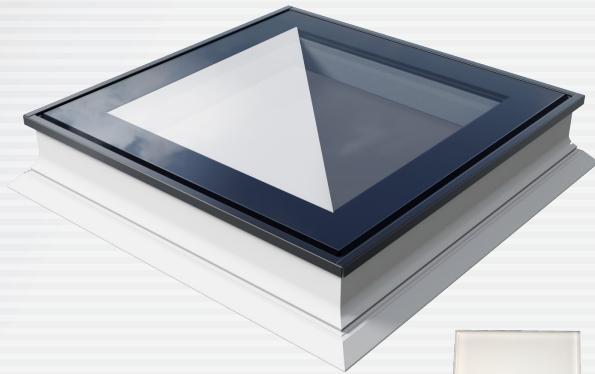

FLAT ROOF WINDOW - NON OPENING WITH SWITCHABLE GLASS

PGX A4

Urc = 1,1 W/m²K

GLAZING UNIT

Ug = 1,0 W/m²K

DOUBLE GLAZED UNIT
GAS - ARGON
WARM SPACER
LOW EMISSION COAT
TOUGHENED PANE
ONE TOUCH OF A BUTTON
AND THE GLASS TRANSFORMS
FROM TRANSPARENT
INTO OPAQUE (MATTE).
CONTROL WITH REMOTE OR BUTTON

FOAM FILLED MULTI-CHAMBER
WHITE PVC PROFILES
RESISTANT TO INFLUENCE OF
ATMOSPHERIC FACTORS,
FILLED WITH POLYURETHANE FOAM
COLOUR - RAL 7022

ROOF PITCH 2°-15°

Please note that rainwater can accumulate on the glass, which is not a defect of the product. The greater the angle of the roof slope, the less likely this phenomenon will occur.