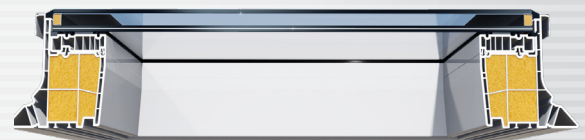

FLAT ROOF WINDOW - NON OPENING WITH SWITCHABLE GLASS

PGX A4

Urc = 1,1 W/m²K

GLAZING UNIT

Ug = 1,0 W/m²K

DOUBLE GLAZED UNIT
GAS - ARGON
WARM SPACER
LOW EMISSION COAT
TOUGHENED PANE
ONE TOUCH OF A BUTTON
AND THE GLASS TRANSFORMS
FROM TRANSPARENT
INTO OPAQUE (MATTE).
CONTROL WITH REMOTE OR BUTTON

FOAM FILLED MULTI-CHAMBER
WHITE PVC PROFILES
RESISTANT TO INFLUENCE OF
ATMOSPHERIC FACTORS,
FILLED WITH POLYURETHANE FOAM
COLOUR - RAL 7022

ROOF PITCH 2°-15°

Please note that rainwater can accumulate on the glass, which is not a defect of the product. The greater the angle of the roof slope, the less likely this phenomenon will occur.

NON - STANDARD SIZES
AVAILABLE

STANDARD DIMENSION

dimension of the installation hole / aperture width x height [cm]	60x60 01P	60x90 02P	60x120 12P	70x70 03P	80x80 04P	90x90 05P	90x120 06P	100x100 07P	100x150 08P	120x120 09P	140x140 10P	120x220 11P
--	--------------	--------------	---------------	--------------	--------------	--------------	---------------	----------------	----------------	----------------	----------------	----------------